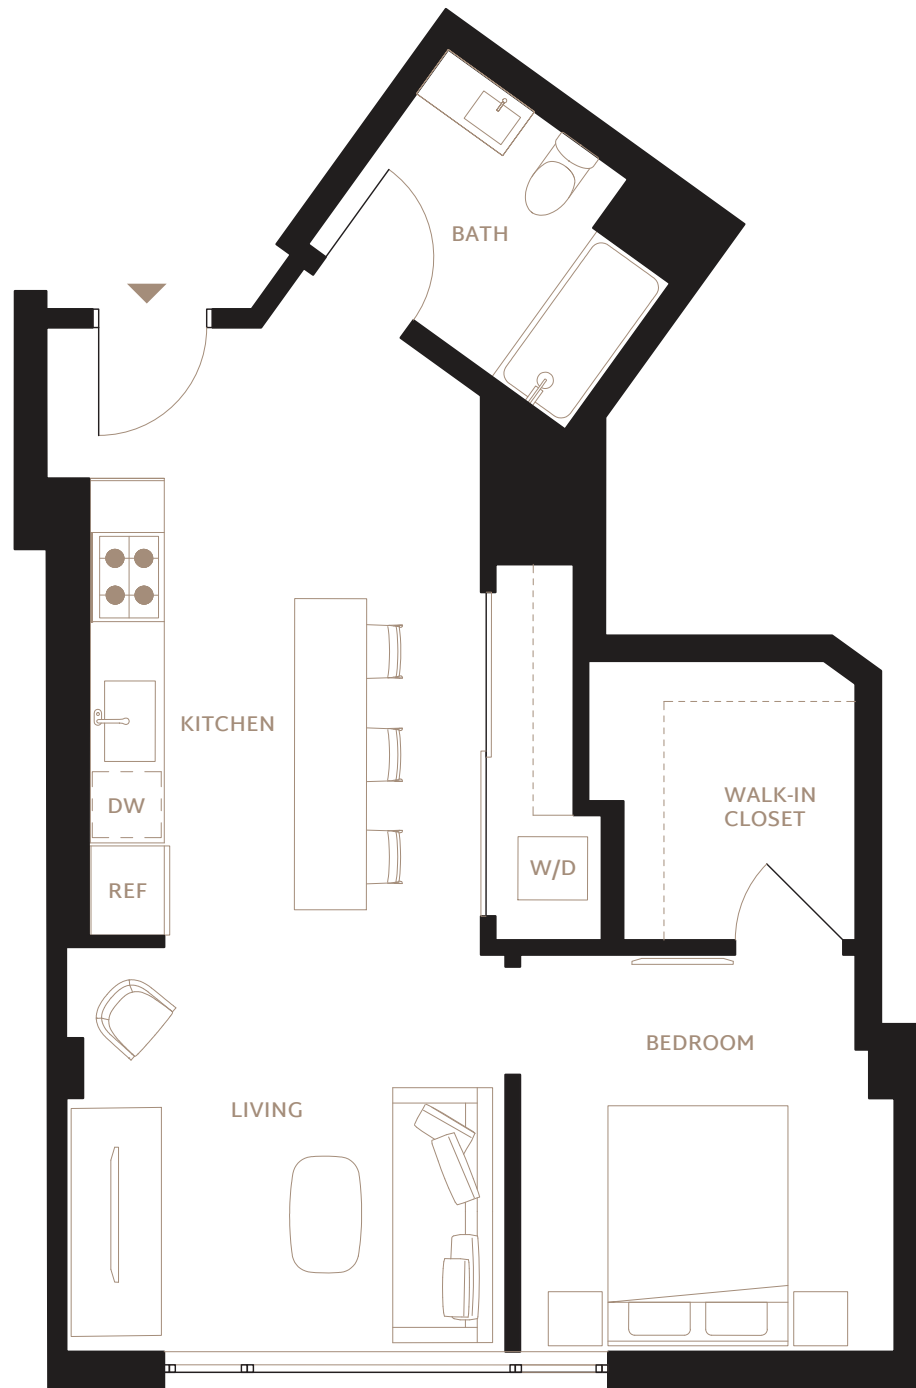

A1

1 BEDROOM / 1 BATH

INTERIOR: 678 SF

FLOORS: 2 - 11

- Grey Oak Harwood-Style Flooring
- Oversized or Floor-to-Ceiling Windows
- City Views / Southern Bay Views
- Balconies or Terraces in Select Homes
- Keyless Entry System with Mobile Access
- HDTV & High-Speed Internet
- LG Stacking Washer and Dryer

KITCHEN

- GE Appliance Suite (Electric Range, Oven, Refrigerator with Icemaker)
- Microwave and Integrated Hood
- Custom-Panel Dishwasher
- Cleaf Italian Cabinetry with Lighting
- Caesarstone Countertops
- Herringbone Tile Backsplash

BATHROOM

- Gruppo Frati Italian Floating Vanity
- Quartz Countertops
- Toto and Delta Fixtures
- Tiled Bathtub and Shower

RENTPRISM.com

PRISM

Golden Gate Ave