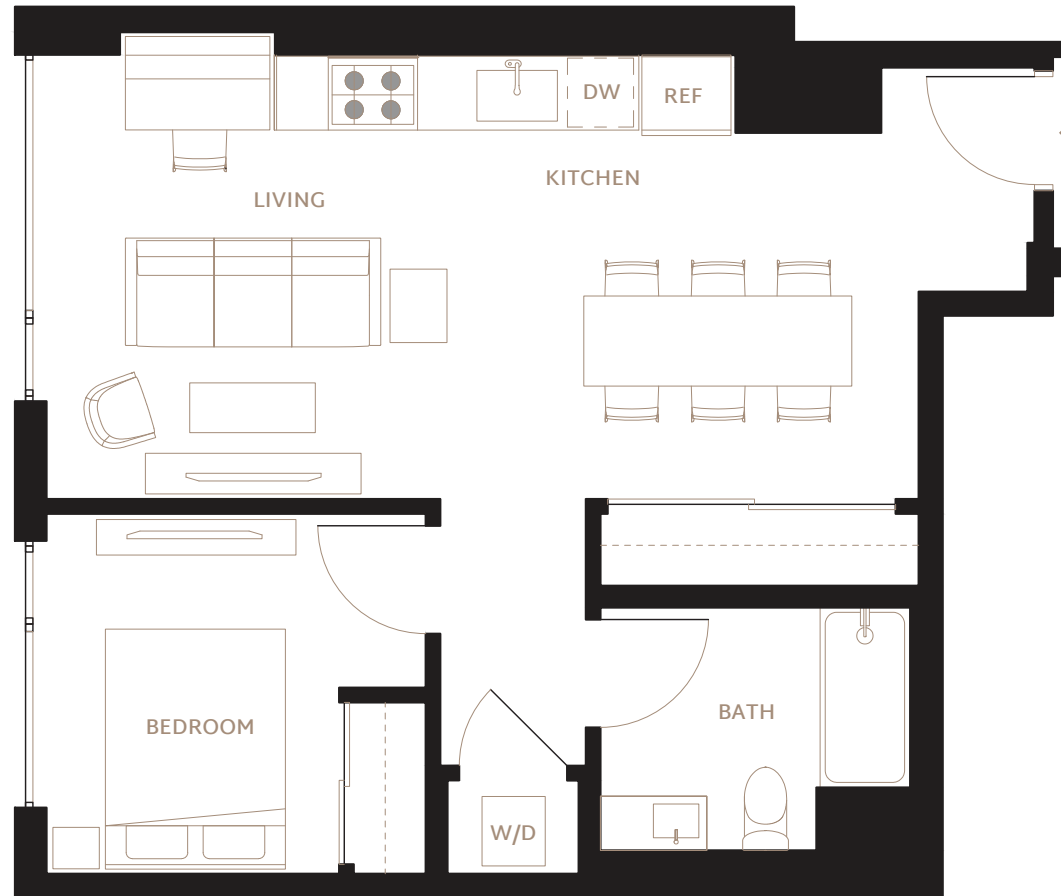

RESIDENCE A3

1 BEDROOM / 1 BATH

INTERIOR: 639 SF

FLOORS: 2 - PH

- Grey Oak Harwood-Style Flooring
- Oversized or Floor-to-Ceiling Windows
- City Views / Southern Bay Views
- Balconies or Terraces in Select Homes
- Keyless Entry System with Mobile Access
- HDTV & High-Speed Internet
- LG Stacking Washer and Dryer

KITCHEN

- GE Appliance Suite (Electric Range, Oven, Refrigerator with Icemaker)
- Microwave and Integrated Hood
- Custom-Panel Dishwasher
- Cleaf Italian Cabinetry with Lighting
- Caesarstone Countertops
- Herringbone Tile Backsplash

BATHROOM

- Gruppo Frati Italian Floating Vanity
- Quartz Countertops
- Toto and Delta Fixtures
- Tiled Bathtub and Shower

RENTPRISM.com

Golden Gate Ave