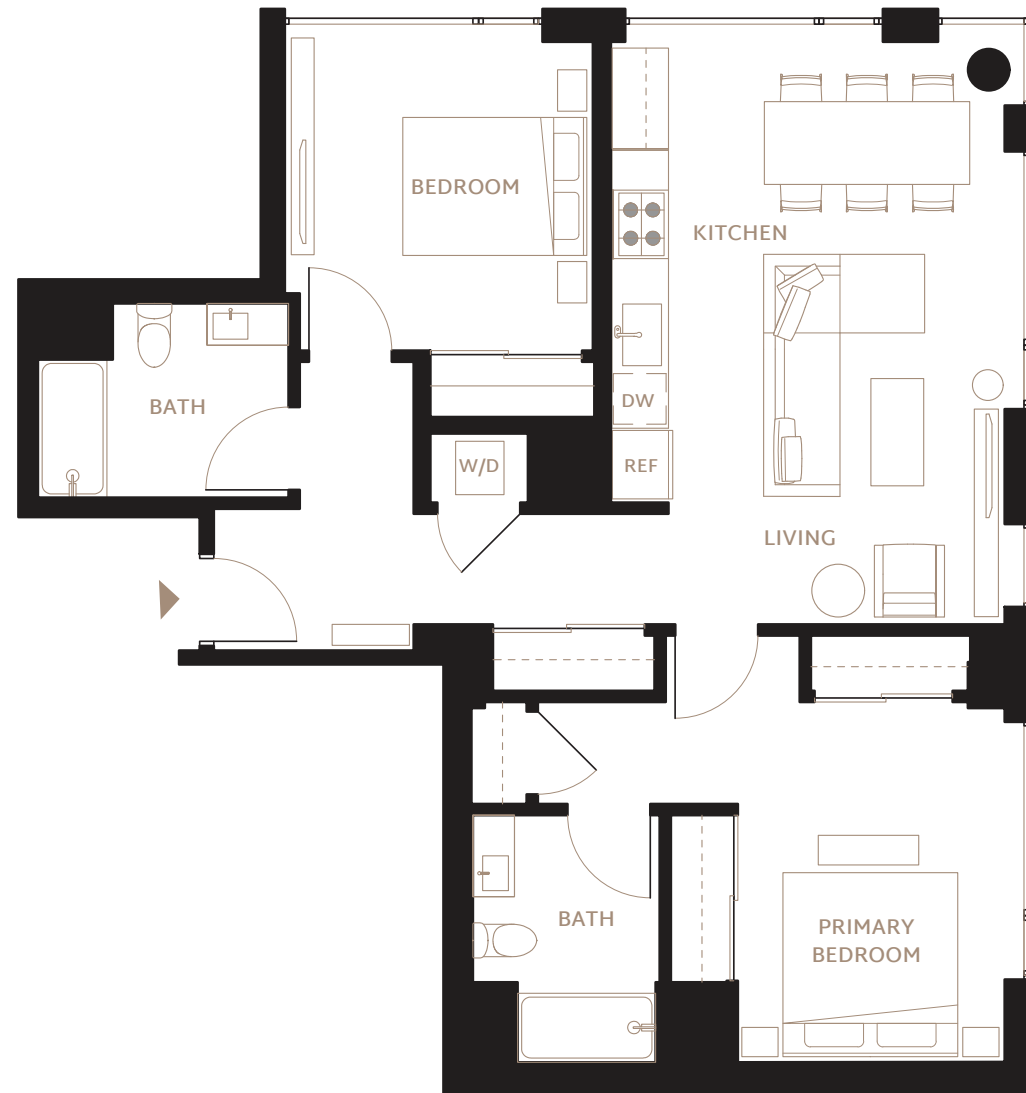

RESIDENCE B10

2 BEDROOM / 2 BATH

INTERIOR: 1,032 SF

FLOORS: PH

- Grey Oak Harwood-Style Flooring
- Oversized or Floor-to-Ceiling Windows
- City Views / Southern Bay Views
- Balconies or Terraces in Select Homes
- Keyless Entry System with Mobile Access
- HDTV & High-Speed Internet
- LG Stacking Washer and Dryer

KITCHEN

- GE Appliance Suite (Electric Range, Oven, Refrigerator with Icemaker)
- Microwave and Integrated Hood
- Custom-Panel Dishwasher
- Cleaf Italian Cabinetry with Lighting
- Caesarstone Countertops
- Herringbone Tile Backsplash

BATHROOM

- Gruppo Frati Italian Floating Vanity
- Quartz Countertops
- Toto and Delta Fixtures
- Tiled Bathtub and Shower

RENTPRISM.com

Golden Gate Ave