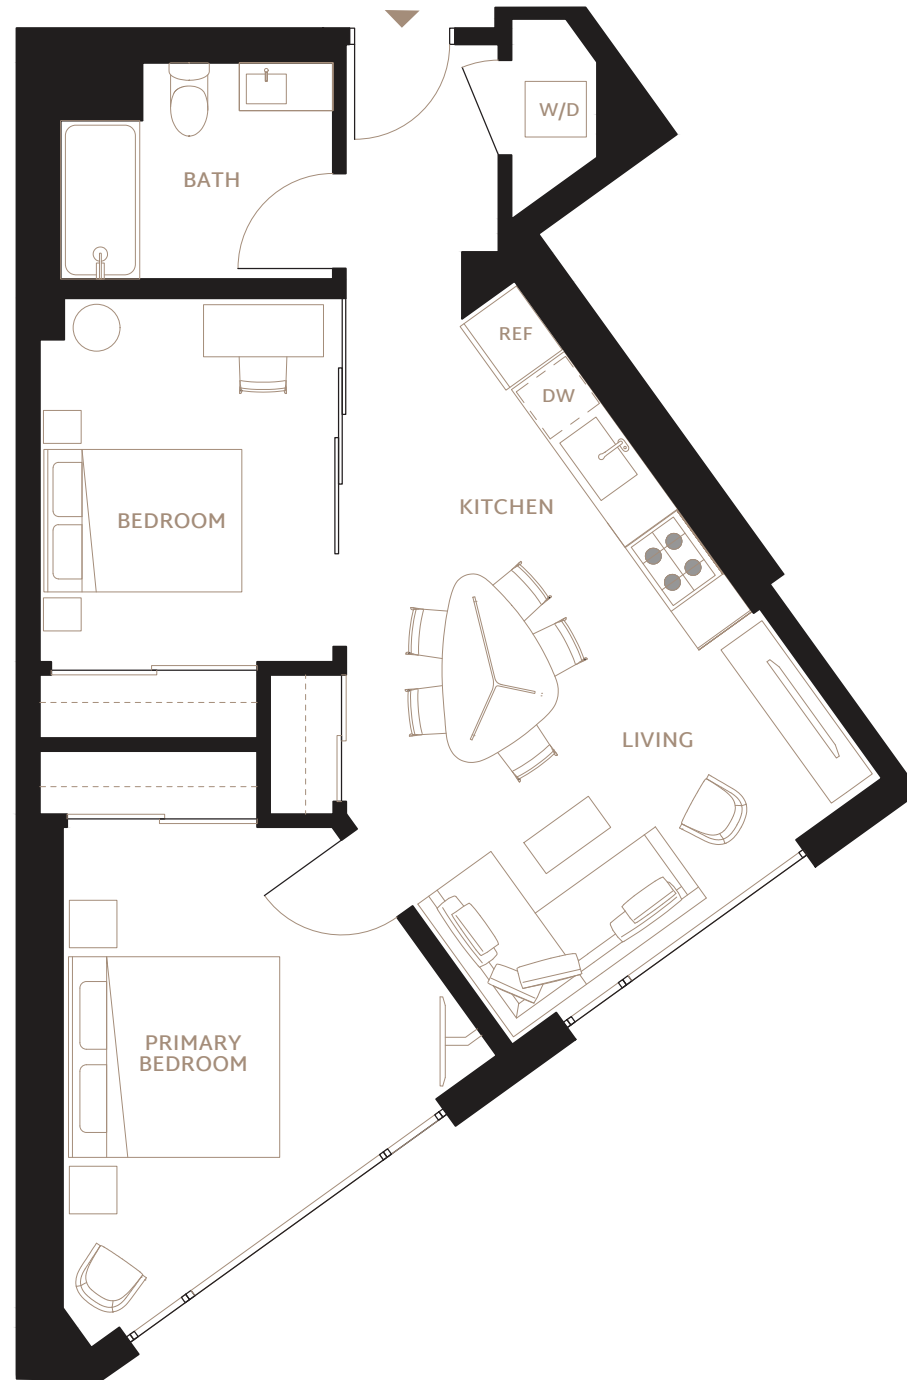

## B5

2 BEDROOM / 1 BATH

INTERIOR: 777 SF

FLOORS: 2 - 11

- Grey Oak Harwood-Style Flooring
- Oversized or Floor-to-Ceiling Windows
- City Views / Southern Bay Views
- Balconies or Terraces in Select Homes
- Keyless Entry System with Mobile Access
- HDTV & High-Speed Internet
- LG Stacking Washer and Dryer

## KITCHEN

- GE Appliance Suite (Electric Range, Oven, Refrigerator with Icemaker)
- Microwave and Integrated Hood
- Custom-Panel Dishwasher
- Cleaf Italian Cabinetry with Lighting
- Caesarstone Countertops
- Herringbone Tile Backsplash

## BATHROOM

- Gruppo Frati Italian Floating Vanity
- Quartz Countertops
- Toto and Delta Fixtures
- Tiled Bathtub and Shower

RENTPRISM.com

PRISM

Golden Gate Ave