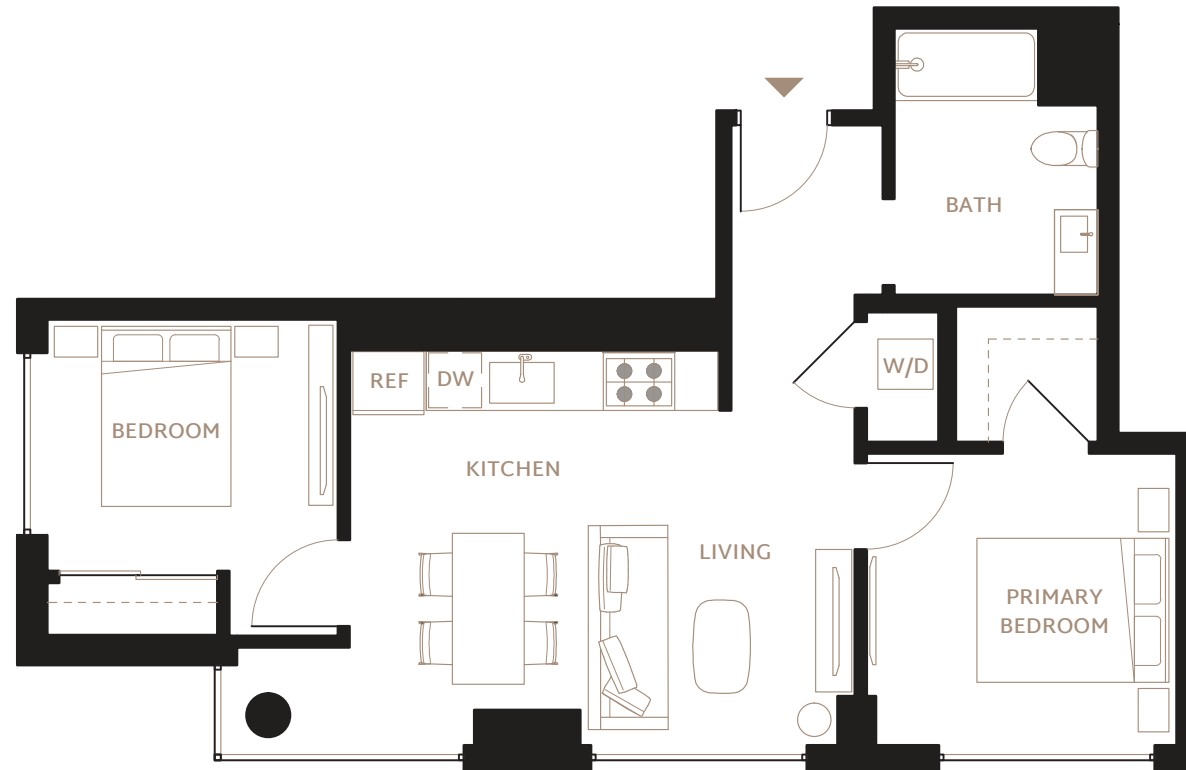

RESIDENCE B6

2 BEDROOM / 1 BATH

INTERIOR: 717 SF

FLOORS: 7 - 11

- Grey Oak Harwood-Style Flooring
- Oversized or Floor-to-Ceiling Windows
- City Views / Southern Bay Views
- Balconies or Terraces in Select Homes
- Keyless Entry System with Mobile Access
- HDTV & High-Speed Internet
- LG Stacking Washer and Dryer

KITCHEN

- GE Appliance Suite (Electric Range, Oven, Refrigerator with Icemaker)
- Microwave and Integrated Hood
- Custom-Panel Dishwasher
- Cleaf Italian Cabinetry with Lighting
- Caesarstone Countertops
- Herringbone Tile Backsplash

BATHROOM

- Gruppo Frati Italian Floating Vanity
- Quartz Countertops
- Toto and Delta Fixtures
- Tiled Bathtub and Shower

RENTPRISM.com

Golden Gate Ave

Market Street