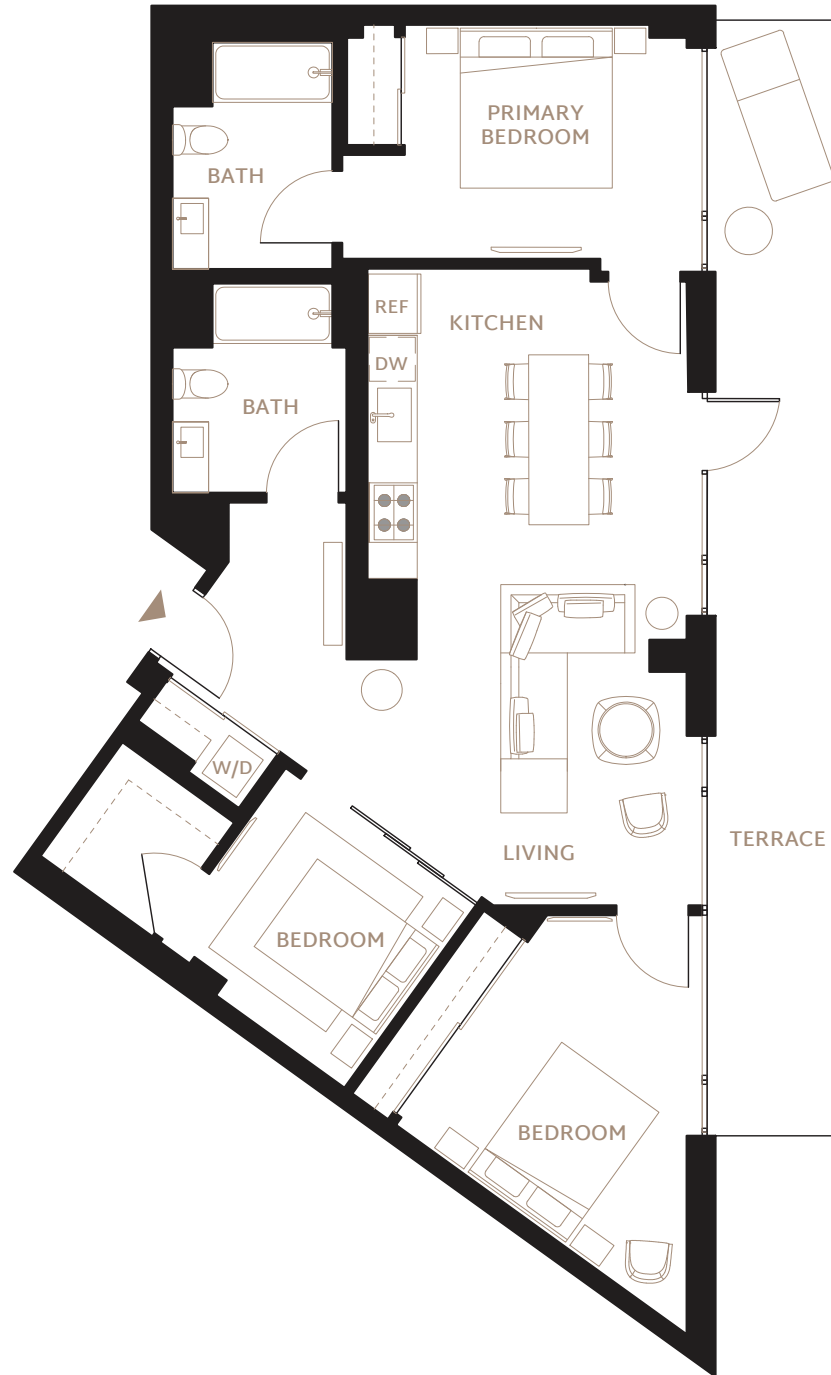

C1+Terrace

3 BEDROOM / 2 BATH

INTERIOR: 1,125 SF

EXTERIOR: 419 SF

FLOORS: 12

- Grey Oak Harwood-Style Flooring
- Oversized or Floor-to-Ceiling Windows
- City Views / Southern Bay Views
- Balconies or Terraces in Select Homes
- Keyless Entry System with Mobile Access
- HDTV & High-Speed Internet
- LG Stacking Washer and Dryer

KITCHEN

- GE Appliance Suite (Electric Range, Oven, Refrigerator with Icemaker)
- Microwave and Integrated Hood
- Custom-Panel Dishwasher
- Cleaf Italian Cabinetry with Lighting
- Caesarstone Countertops
- Herringbone Tile Backsplash

BATHROOM

- Gruppo Frati Italian Floating Vanity
- Quartz Countertops
- Toto and Delta Fixtures
- Tiled Bathtub and Shower

RENTPRISM.com

PRISM

Golden Gate Ave