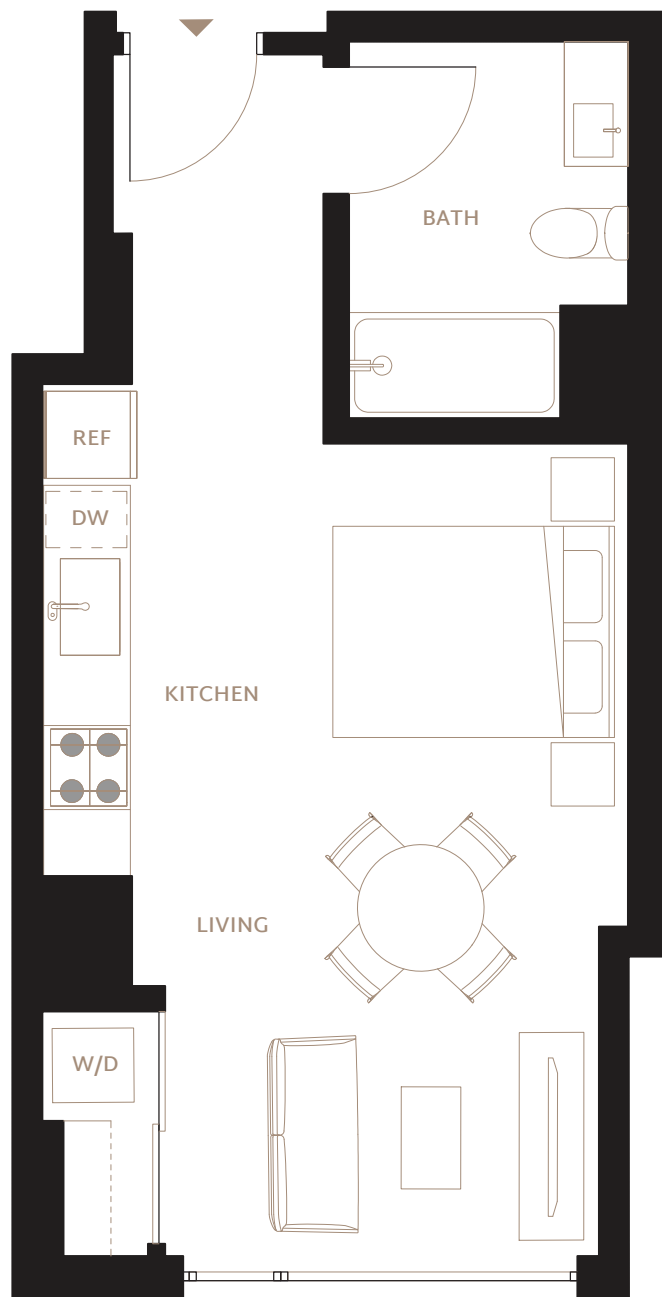

S10

STUDIO / 1 BATH

INTERIOR: 422 SF

FLOORS: 2 - 11

- Grey Oak Harwood-Style Flooring
- Oversized or Floor-to-Ceiling Windows
- City Views / Southern Bay Views
- Balconies or Terraces in Select Homes
- Keyless Entry System with Mobile Access
- HDTV & High-Speed Internet
- LG Stacking Washer and Dryer

KITCHEN

- GE Appliance Suite (Electric Range, Oven, Refrigerator with Icemaker)
- Microwave and Integrated Hood
- Custom-Panel Dishwasher
- Cleaf Italian Cabinetry with Lighting
- Caesarstone Countertops
- Herringbone Tile Backsplash

BATHROOM

- Gruppo Frati Italian Floating Vanity
- Quartz Countertops
- Toto and Delta Fixtures
- Tiled Bathtub and Shower

RENTPRISM.com

PRISM

Golden Gate Ave