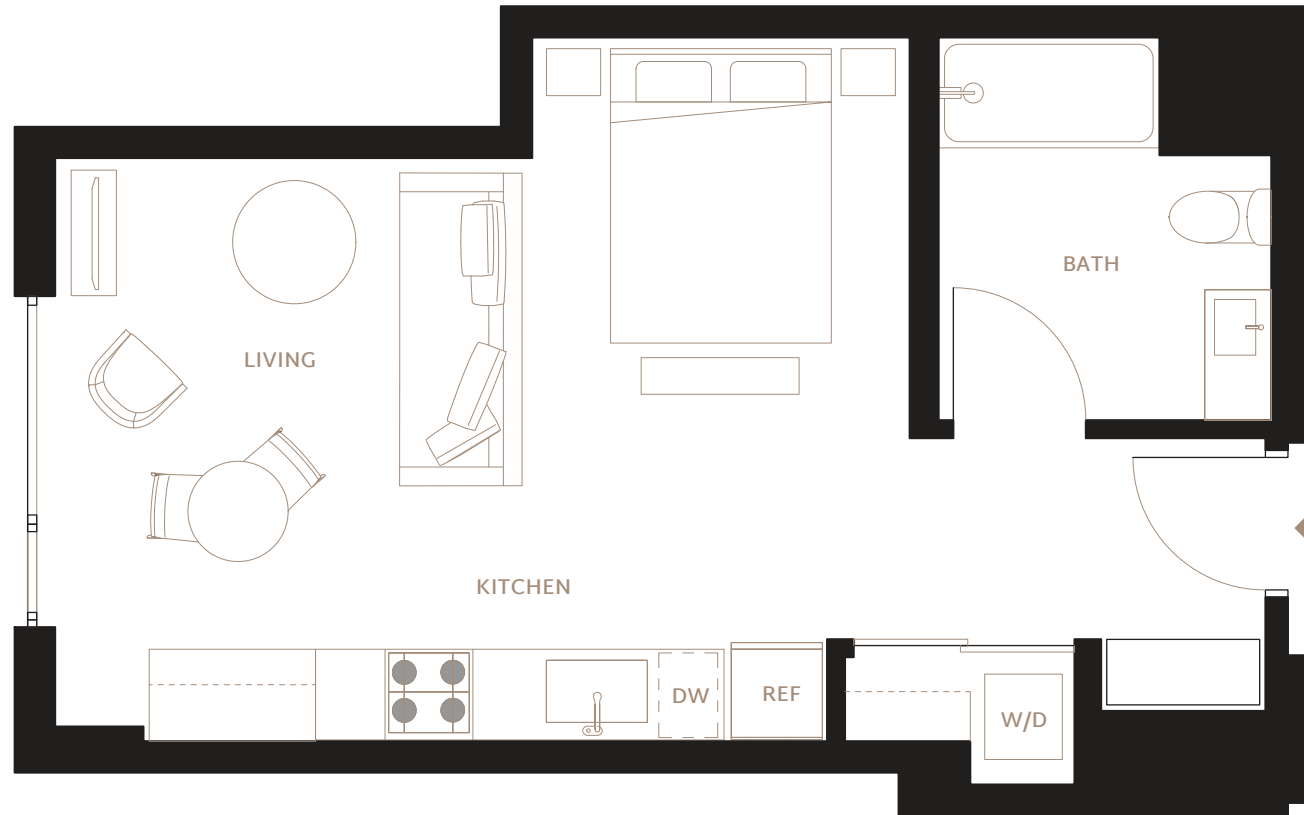

RESIDENCE S4

STUDIO / 1 BATH

INTERIOR: 453 SF

FLOORS: 6 - PH

- Grey Oak Harwood-Style Flooring
- Oversized or Floor-to-Ceiling Windows
- City Views / Southern Bay Views
- Balconies or Terraces in Select Homes
- Keyless Entry System with Mobile Access
- HDTV & High-Speed Internet
- LG Stacking Washer and Dryer

KITCHEN

- GE Appliance Suite (Electric Range, Oven, Refrigerator with Icemaker)
- Microwave and Integrated Hood
- Custom-Panel Dishwasher
- Cleaf Italian Cabinetry with Lighting
- Caesarstone Countertops
- Herringbone Tile Backsplash

BATHROOM

- Gruppo Frati Italian Floating Vanity
- Quartz Countertops
- Toto and Delta Fixtures
- Tiled Bathtub and Shower

RENTPRISM.com

Golden Gate Ave