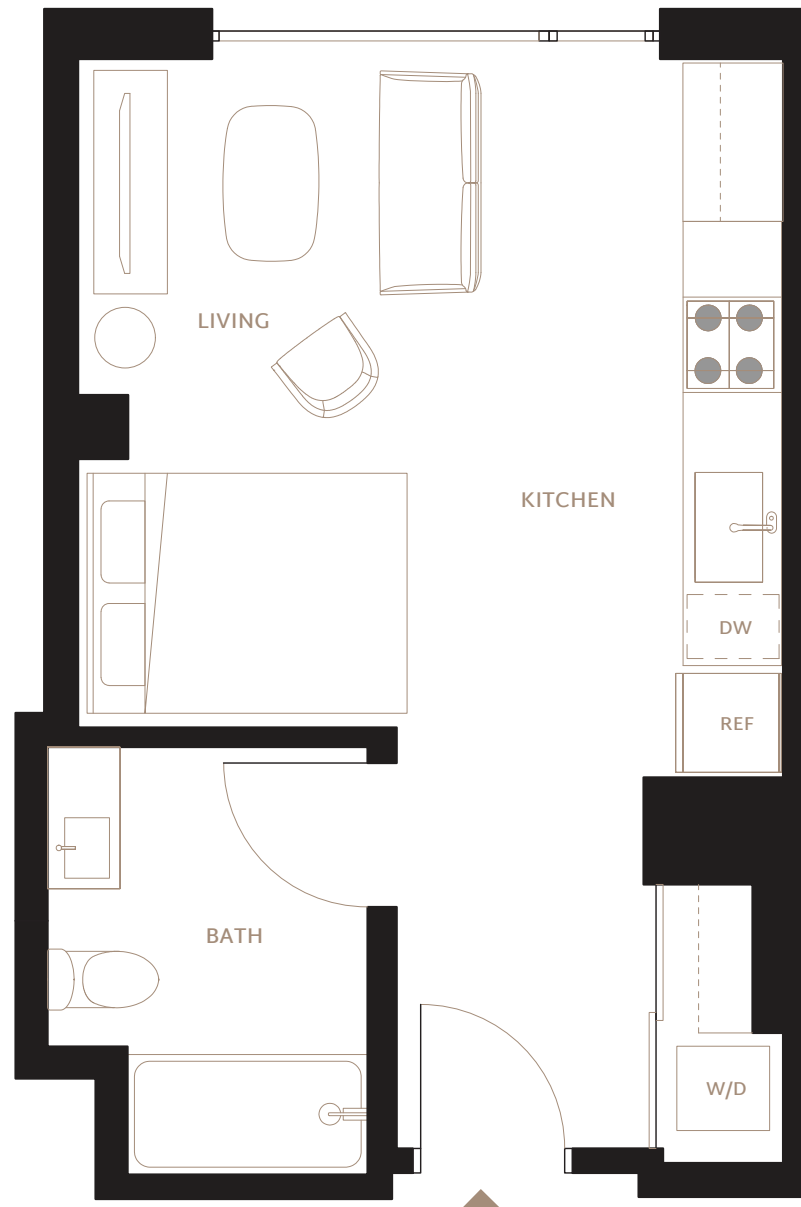

RESIDENCE S6

STUDIO / 1 BATH

INTERIOR: 373 SF

FLOORS: 3 - 11

- Grey Oak Harwood-Style Flooring
- Oversized or Floor-to-Ceiling Windows
- City Views / Southern Bay Views
- Balconies or Terraces in Select Homes
- Keyless Entry System with Mobile Access
- HDTV & High-Speed Internet
- LG Stacking Washer and Dryer

KITCHEN

- GE Appliance Suite (Electric Range, Oven, Refrigerator with Icemaker)
- Microwave and Integrated Hood
- Custom-Panel Dishwasher
- Cleaf Italian Cabinetry with Lighting
- Caesarstone Countertops
- Herringbone Tile Backsplash

BATHROOM

- Gruppo Frati Italian Floating Vanity
- Quartz Countertops
- Toto and Delta Fixtures
- Tiled Bathtub and Shower

RENTPRISM.com

Golden Gate Ave